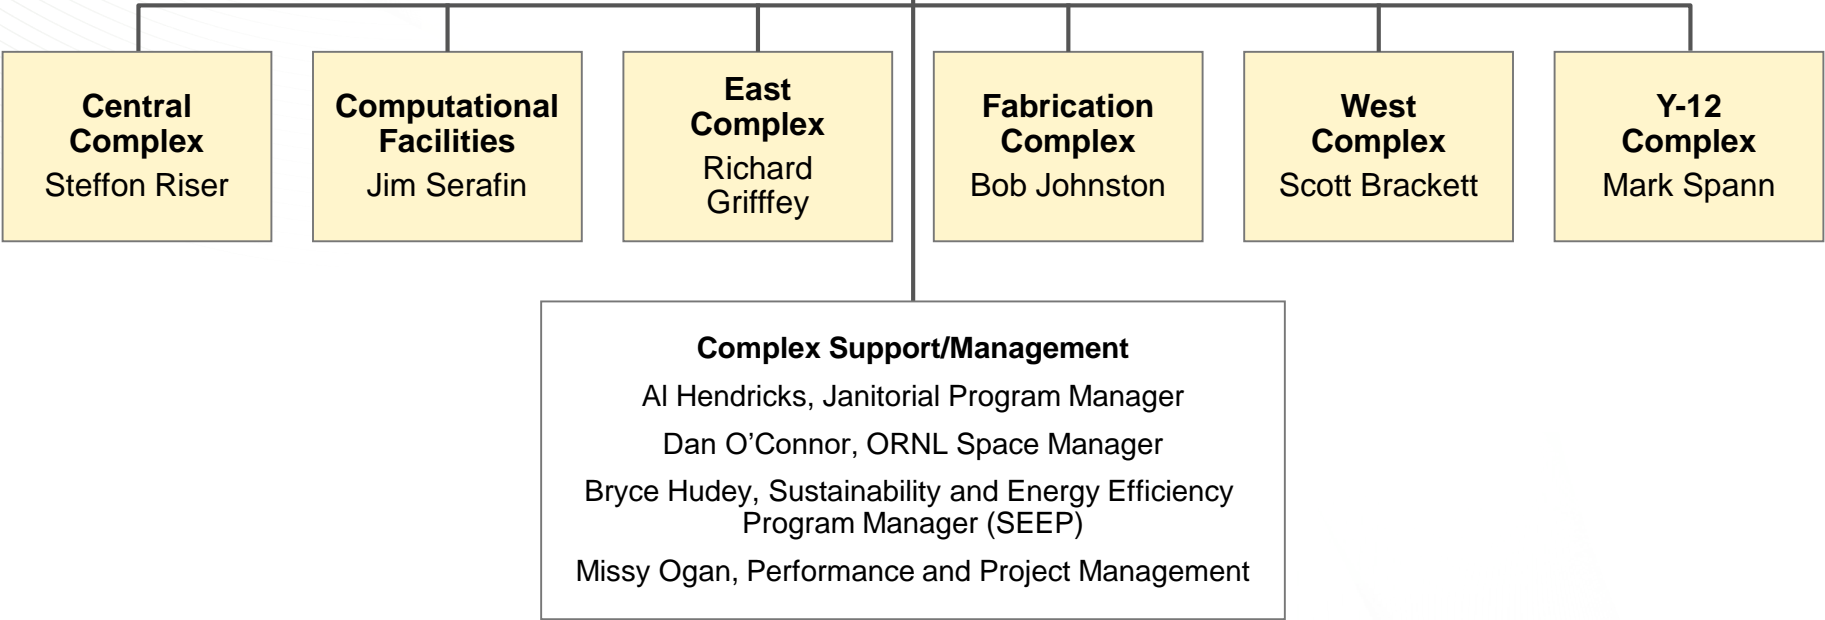

Facilities Management Division

Ann Weaver, Director

Central Complex
Steffon Riser

Computational Facilities
Jim Serafin

East Complex
Richard Griffey

Fabrication Complex
Bob Johnston

West Complex
Scott Brackett

Y-12 Complex
Mark Spann

Complex Support/Management
Al Hendricks, Janitorial Program Manager
Dan O'Connor, ORNL Space Manager
Bryce Hudey, Sustainability and Energy Efficiency Program Manager (SEEP)
Missy Ogan, Performance and Project Management