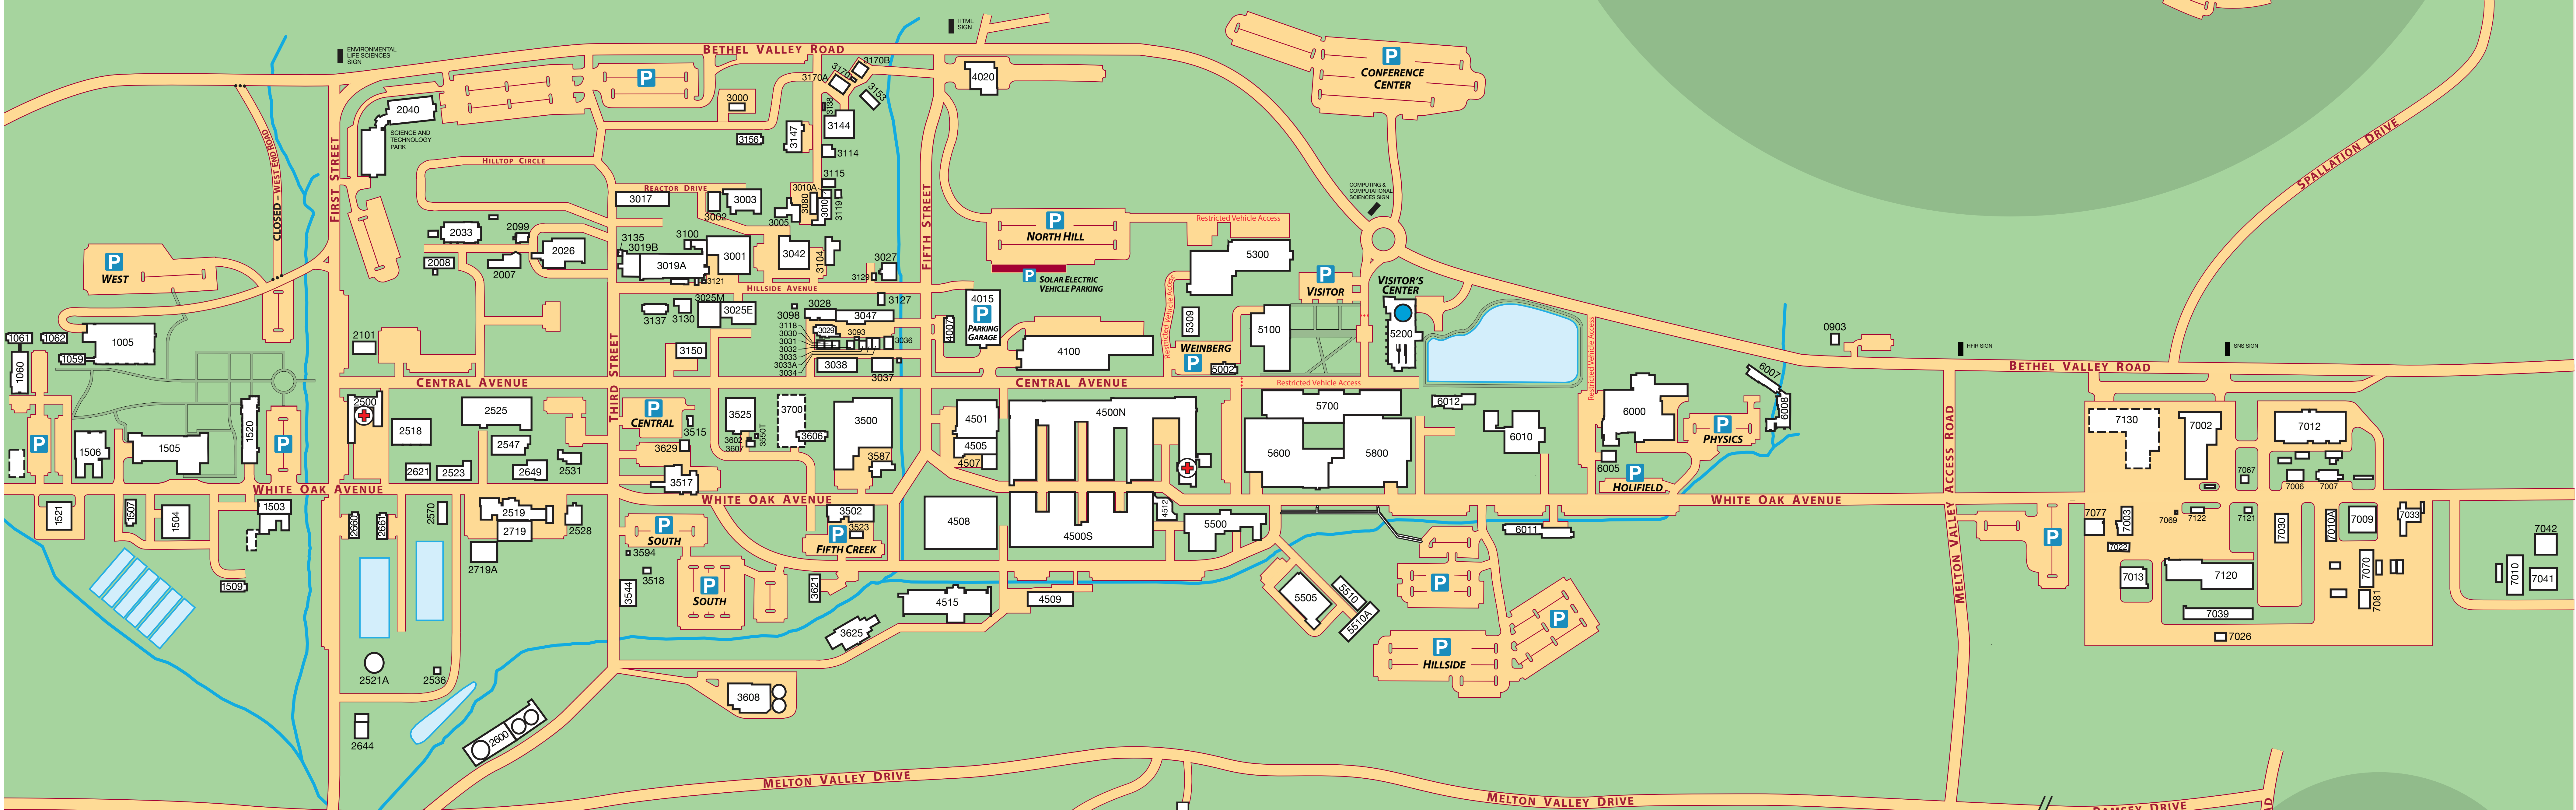

Reservation

Spallation Neutron Source

High Flux Isotope Reactor

Energy Systems Test Complex

- Visitor Center
- Parking
- Cafeteria
- Medical

Distances to outlying areas are not to scale