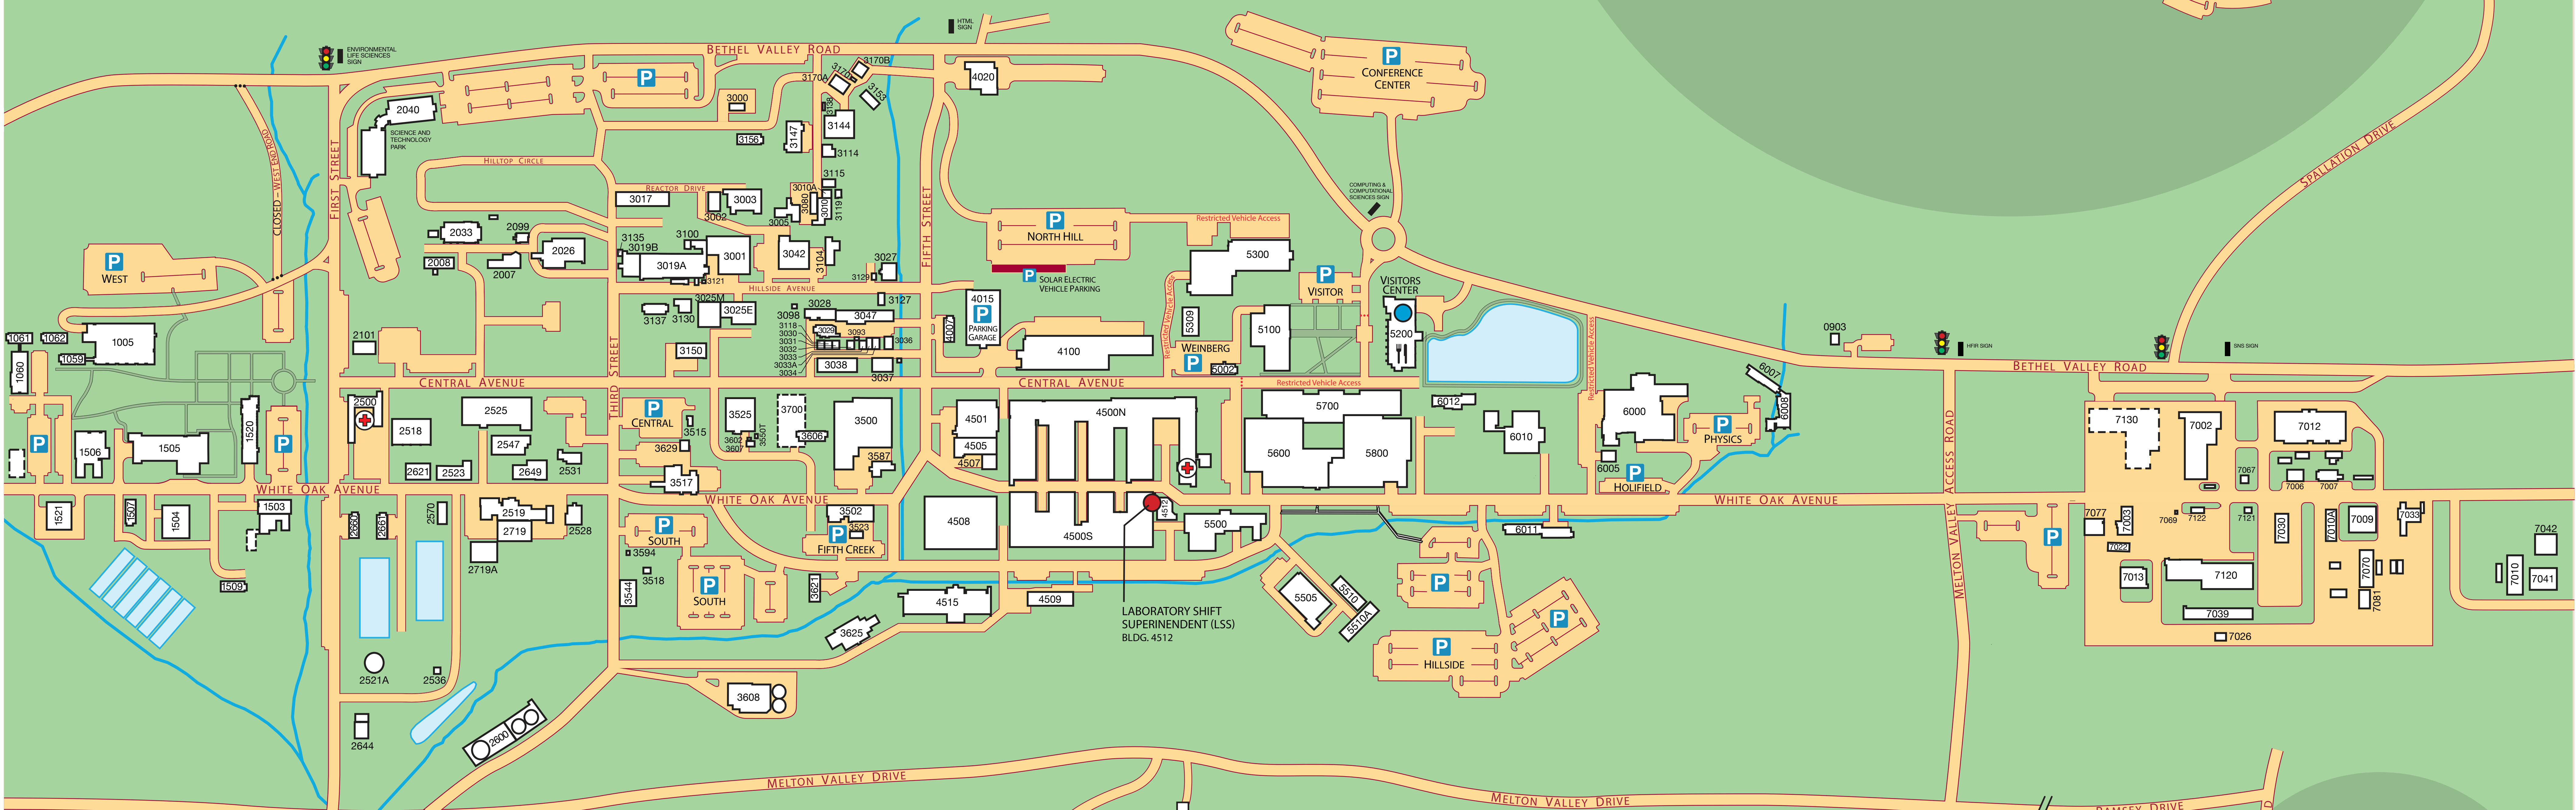

Reservation

**Spallation
Neutron Source**

- Visitor Center
- Chestnut Ridge Visitor Center
- Laboratory Shift Superintendent
- Medical
- Parking
- Cafeteria

**High Flux
Isotope Reactor**

**Energy Systems
Test Complex**

Distances to outlying areas are not to scale