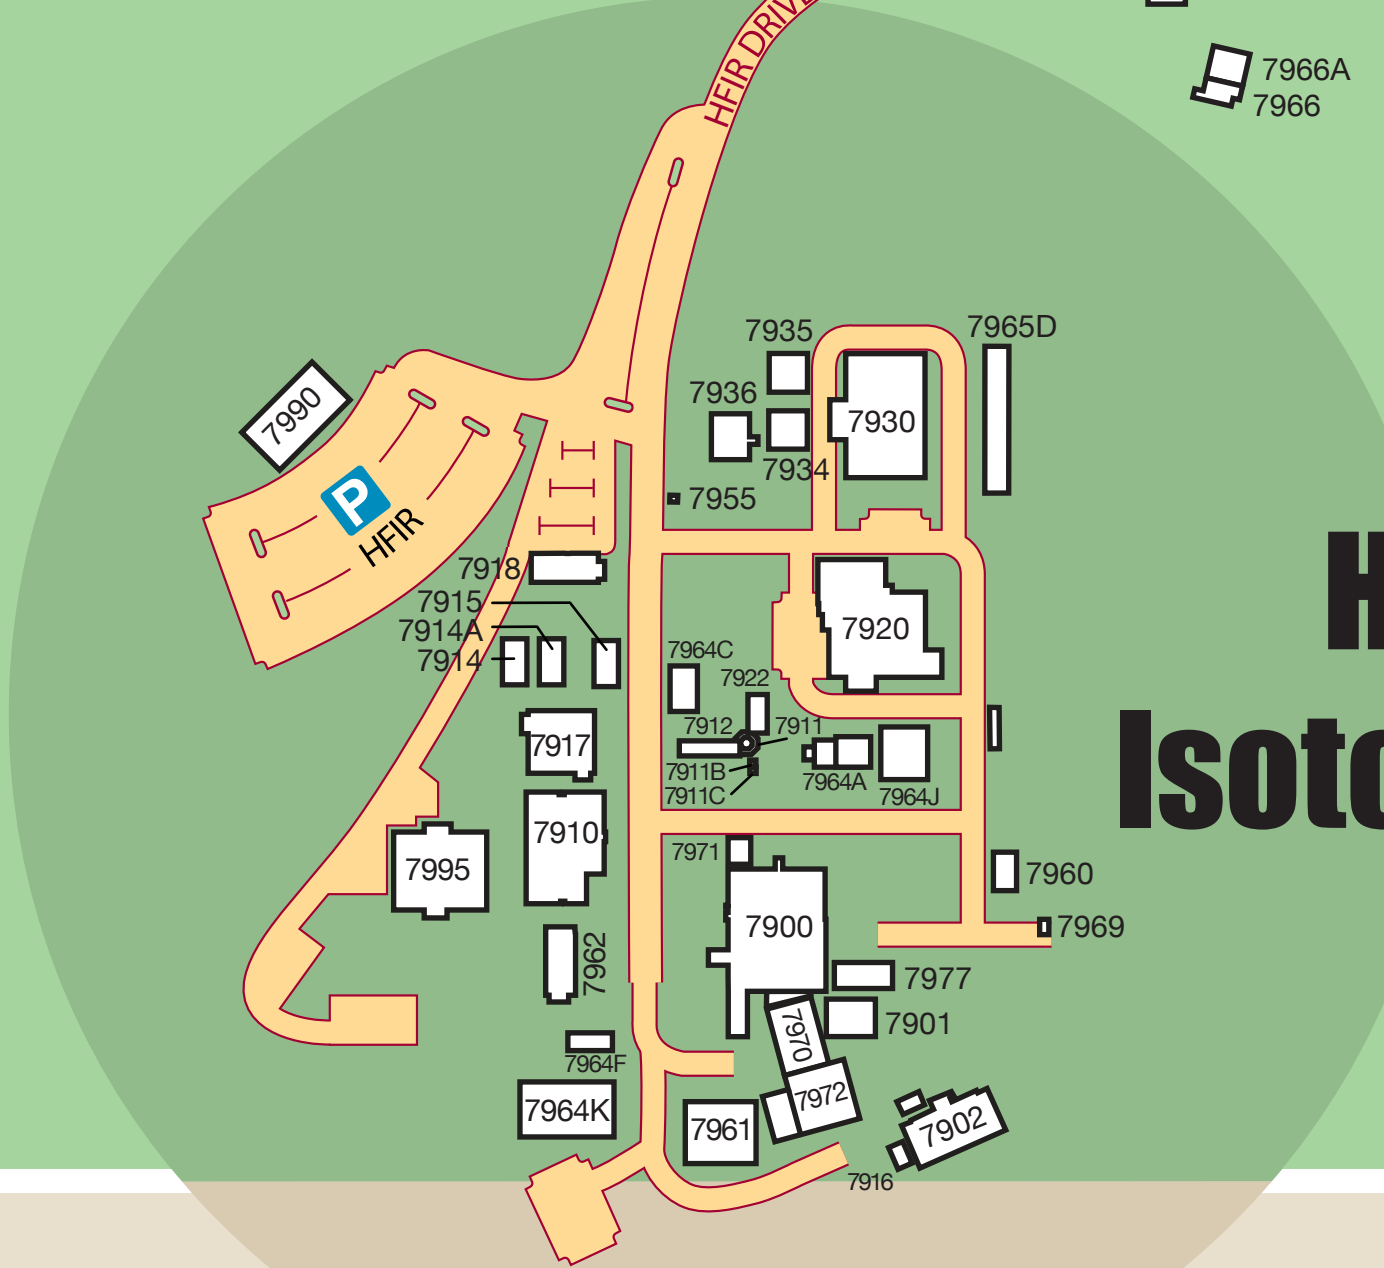

Reservation

**Spallation
Neutron Source**

- Visitor Center
- Chestnut Ridge Visitor Center
- Laboratory Shift Superintendent
- Medical
- Parking
- Cafeteria

**High Flux
Isotope Reactor**

**Energy Systems
Test Complex**

Distances to outlying areas are not to scale