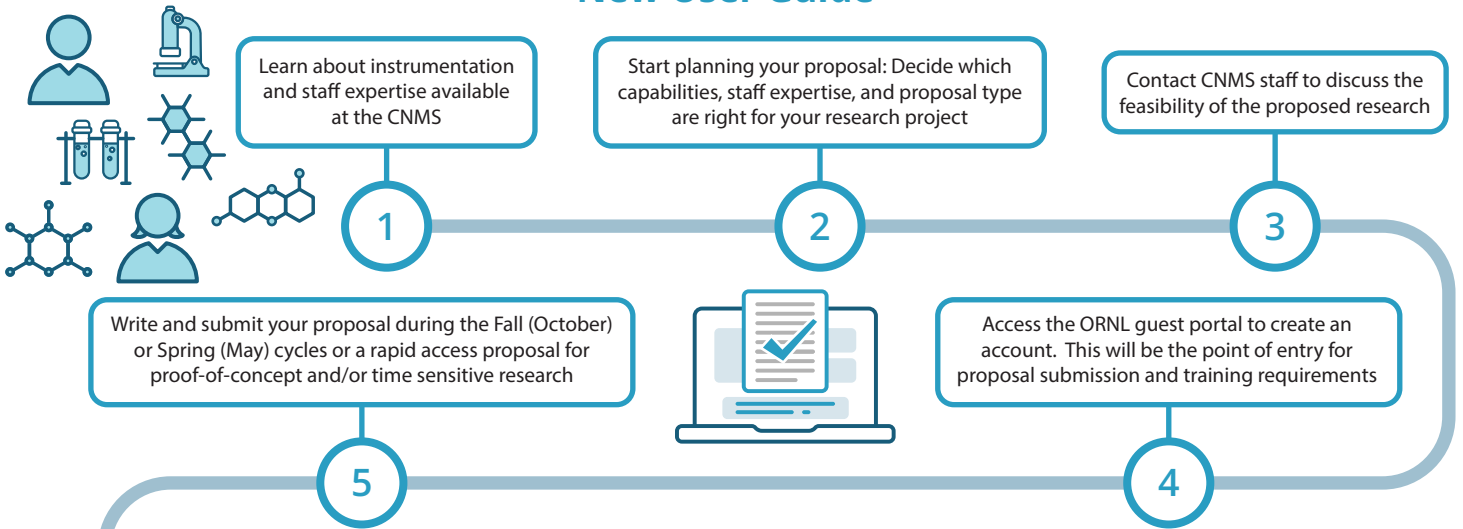

CNMS

New User Guide

My Proposal Has Been Accepted, Now What?

Working on site at CNMS*

Questions contact:
lokitzbs@ornl.gov

*Footnote: Coordinate with your technical contact for computer resources and/or remote experiments.