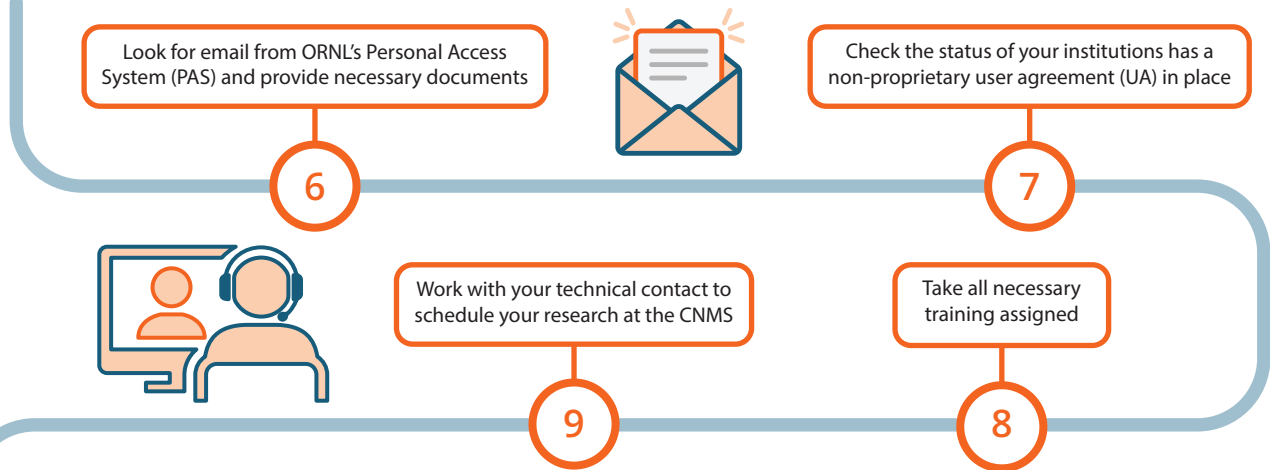

CNMS

New User Guide

My Proposal Has Been Accepted, Now What?

Working on site at CNMS*

Questions contact:
lokitzbs@ornl.gov

*Footnote: Coordinate with your technical contact for computer resources and/or remote experiments.