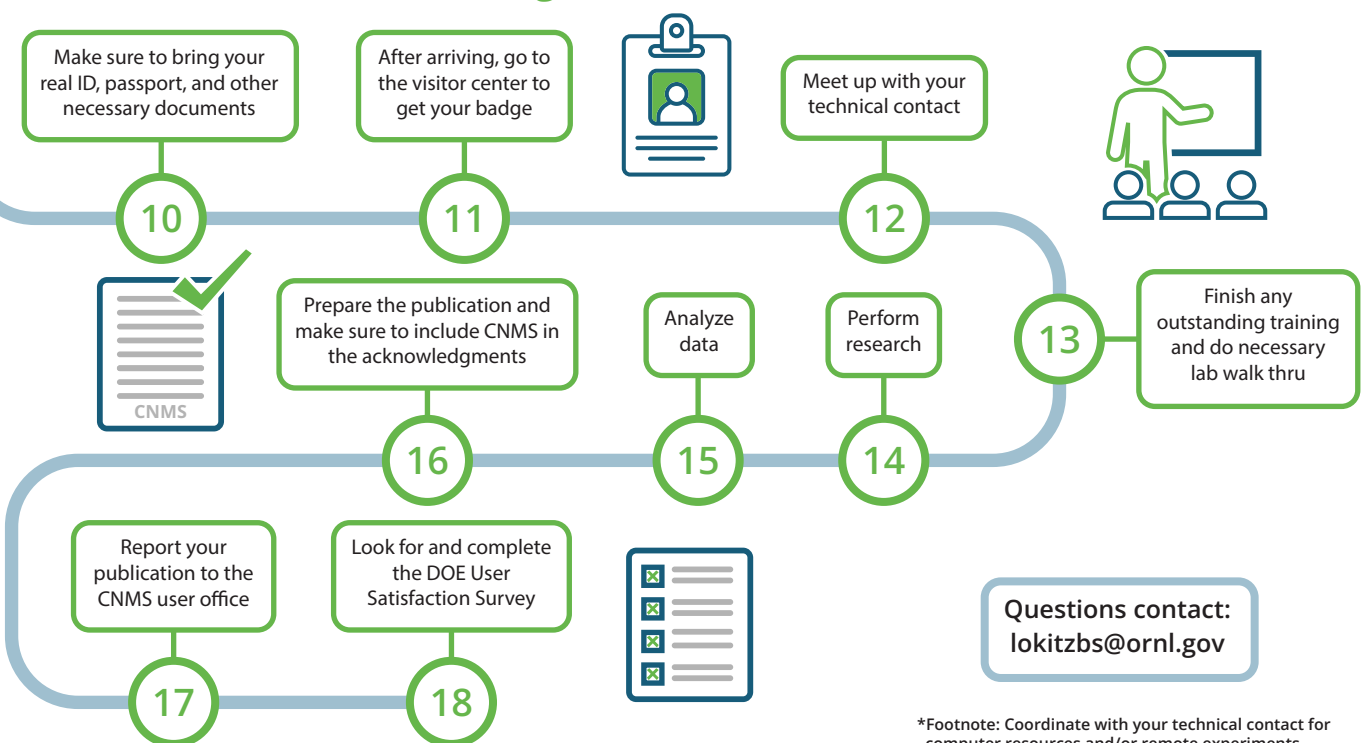

CNMS

New User Guide

My Proposal Has Been Accepted, Now What?

Working on site at CNMS*

Questions contact:
lokitzbs@ornl.gov

*Footnote: Coordinate with your technical contact for computer resources and/or remote experiments.